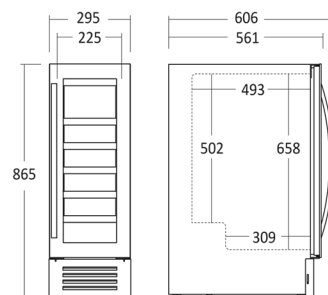

## Short Description

SV 19 B is both a freestanding and build-in model. The wine cabinet has one temperature zone and can be adjusted between 5°C – 18°C. With 6 shelves in beech wood, of which 5 are pull-out and 1 stationary, it can hold up to 18 bottles. A fine cabinet for wine storage.

## Measurement Drawings

## Dimensions and weight

Product dimensions, HxWxD, mm	865 x 295 x 561
Product depth w/handle, mm	606
Packaging dimensions, HxWxD, mm	930 x 365 x 650
Total packaging volume m3	0,221
Gross volume, L	68
Net volume, L	58
Gross- / Net volume, L	68 / 58
Internal dimensions, HxWxD, mm	658 x 225 x 493
Built-in dimensions, HxWxD, mm	870 x 300 x 591
Gross- / Net weight, kg	28 / 25