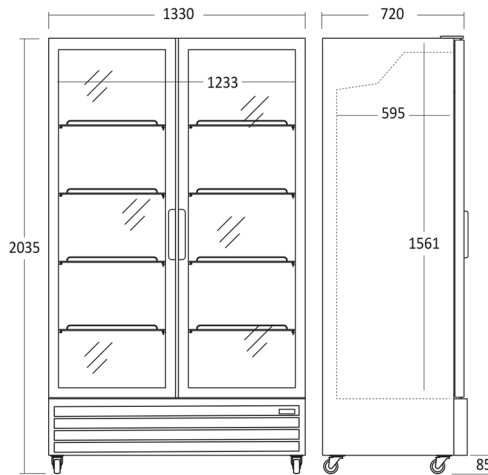

Display Cooler

SD 1326 BE

Energy efficiency class

D

Item number 26311110000SD1326BE Taric goods code 84185019
 EAN code 5704704016170 QTY in 40HQ 25

Short Description

Key features

- 8 adjustable coated wire shelves
- 2 vertical LED
- 4 strong castors, 2 with brake
- Electronic thermostat

Measurement Drawings

Dimensions and weight

Product dimensions, HxWxD, mm	2035 x 1330 x 720
Packaging dimensions, HxWxD, mm	2195 x 1380 x 770
Total packaging volume m3	2,332
Gross volume, L	1093
Net volume, L	917
Gross- / Net volume, L	1093 / 917
Internal dimensions, HxWxD, mm	1561.5 x 1233 x 595
Gross- / Net weight, kg	180 / 160

Installation and power

Voltage / hertz, V/hz	230 / 50
Watt / Ampere, W/A	510 / 2.5
Length of Powercord, cm	250

Design and comfort

Controller	Digital
Control panel	Outside
Digital display	Yes
Canopy light sign	No
Internal light	2 Vertical LED
External thermometer	No
Reversible door	No
Door- / lid type	Left/right hinged
Self closing door	Yes
Handle	Outside
Number of castors, pcs	4 castors
Lock & Key	Yes

Colour and material

Inside Colour	Black
Edge trim on shelves / drawers	None

Interior features

Number of Shelves	8
Adjustable shelves	Yes
Shelves material	Black wire
Max loading per shelves, kg	37
Large shelves size WxD, mm	605 x 552
Small shelves size WxD, mm	605 x 552
Night curtain	No