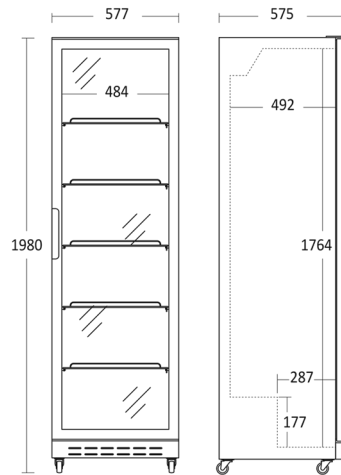

Display Cooler

SD 430 E

Energy efficiency class

D

Item number	26310430E110000	Taric goods code	84185019
EAN code	5704704013537	QTY in 40HQ	75

Short Description

Key features

- Self-closing hinged glass door with lock
- 5 adjustable coated wire shelves
- 2 vertical LED in front
- Ventilated cooling

Measurement Drawings

Dimensions and weight

Product dimensions, HxWxD, mm	1980 x 578 x 605
Packaging dimensions, HxWxD, mm	2025 x 624 x 630
Total packaging volume m3	0,796
Gross volume, L	392
Net volume, L	360
Gross- / Net volume, L	392 / 360
Internal dimensions, HxWxD, mm	1764 x 484 x 480
Gross- / Net weight, kg	72 / 68.5

Colour and material

Inside Colour	White
Colour and material of door/lid	None
Edge trim on shelves / drawers	None

Interior features

Number of Shelves	5
Adjustable shelves	Yes
Shelves material	White wire
Large shelves size WxD, mm	465 x 455
Small shelves size WxD, mm	465 x 455
Night curtain	No