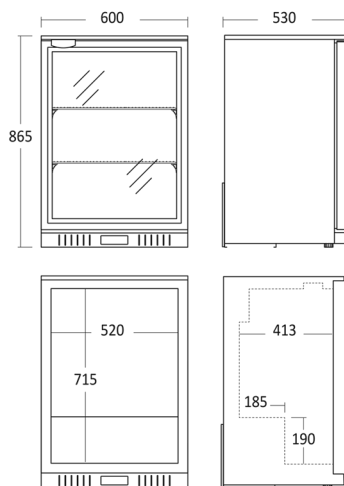

Energy efficiency class

D

Item number	26310141HE310000	Taric goods code	84185000
EAN code	5704704013957	QTY in 40HQ	144

Short Description

Key features

- Self-closing hinged glass door with lock
- 2 adjustable chrome shelves
- Easy access electronic thermostat
- LED interior light
- Ventilated cooling

Measurement Drawings

Dimensions and weight

Product dimensions, HxWxD, mm	865 x 600 x 530
Packaging dimensions, HxWxD, mm	950 x 645 x 570
Total packaging volume m ³	0,349
Gross volume, L	127
Net volume, L	105
Gross- / Net volume, L	127 / 105
Internal dimensions, HxWxD, mm	715 x 520 x 413
Gross- / Net weight, kg	46 / 42

Installation and power

Voltage / hertz, V/hz	230 / 50
Watt / Ampere, W/A	120 / 0.58
Length of Powercord, cm	220

Design and comfort

Controller	Digital
Control panel	Outside
Digital display	Yes
Internal light	1 Horizontal LED
External thermometer	Yes
Reversible door	No
Door- / lid type	Right hinged
Self closing door	Yes
Handle	Integrated
Number of feet	2
Lock & Key	Yes

Colour and material

Inside Colour	Aluminum
Edge trim on shelves / drawers	None

Interior features

Number of Shelves	2
Adjustable shelves	Yes
Shelves material	Cromed wire
Large shelves size WxD, mm	502 x 353
Small shelves size WxD, mm	502 x 353