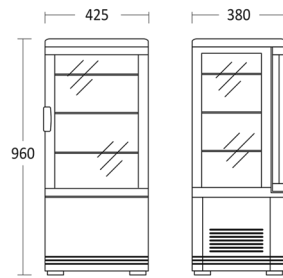

Display Cooler

RT 82 BE

Energy efficiency class

C

Item number	19310082BE10000	Taric goods code	84185019
EAN code	5704704015463	QTY in 40HQ	252

Short Description

Key features

- Double glazed glass on four sides
- 3 adjustable coated wire shelves
- 2 vertical LED in front
- Door lock
- Ventilated cooling

Measurement Drawings

Dimensions and weight

Product dimensions, HxWxD, mm	960 x 428 x 386
Packaging dimensions, HxWxD, mm	1038 x 475 x 432
Total packaging volume m3	0,213
Gross volume, L	78
Net volume, L	71
Gross- / Net volume, L	78 / 71
Internal dimensions, HxWxD, mm	650 x 380 x 310
Gross- / Net weight, kg	36.2 / 33.8

Colour and material

Inside Colour	Black
Edge trim on shelves / drawers	None

Interior features

Number of Shelves	3
Adjustable shelves	Yes
Shelves material	Black wire
Max loading per shelves, kg	10
Large shelves size WxD, mm	340 x 290
Small shelves size WxD, mm	340 x 290