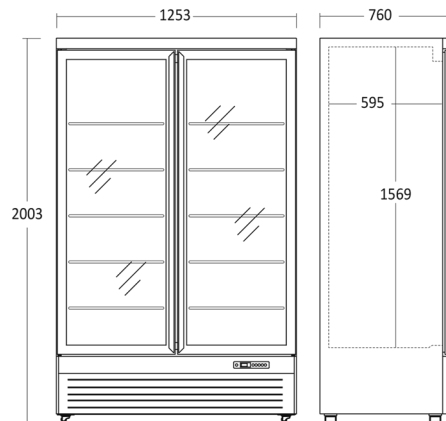

### Key features

- Large product presentation - slim door frames
- 3 vertical LED
- 4 strong castors
- Digital temperature control
- 10 adjustable coated wire shelves
- Ventilated cooling
- Self evaporating drip tray

### Dimensions and weight

Product dimensions, HxWxD, mm	2003 x 1253 x 760
Packaging dimensions, HxWxD, mm	2090 x 1278 x 780
Total packaging volume m3	2,083
Gross volume, L	1006
Net volume, L	702
Gross- / Net volume, L	1006 / 702
Internal dimensions, HxWxD, mm	1538 x 1133 x 580
Gross- / Net weight, kg	270 / 240

### Interior features

Number of Shelves	10
Adjustable shelves	Yes
Shelves material	Black wire
Max loading per shelves, kg	35
Large shelves size WxD, mm	551x473
Small shelves size WxD, mm	551x473