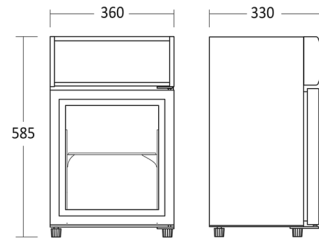

Display Cooler

SC 21 BE

Energy efficiency class

C

Item number	26310021BE10000	Taric goods code	84185019
EAN code	5704704014817	QTY in 40HQ	620

Short Description

Key features

- Self-closing hinged glass door
- 1 adjustable coated wire shelf
- LED interior light
- Illuminated canopy
- On/off switch for canopy and interior light

Measurement Drawings

Dimensions and weight

Product dimensions, HxWxD, mm	585 x 360 x 330
Packaging dimensions, HxWxD, mm	660 x 405 x 375
Total packaging volume m3	0,1
Gross volume, L	20
Net volume, L	18
Gross- / Net volume, L	20 / 18
Internal dimensions, HxWxD, mm	310 x 280 x 219
Gross- / Net weight, kg	21 / 19

Colour and material

Inside Colour	Black
Colour and material of door/lid	Black glass
Edge trim on shelves / drawers	None

Interior features

Number of Shelves	1
Adjustable shelves	Yes
Shelves material	Black wire
Large shelves size WxD, mm	254 x 212
Small shelves size WxD, mm	254 x 212
Night curtain	No