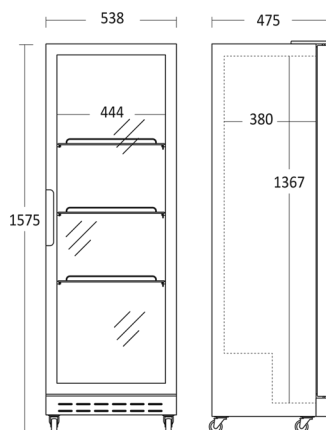

Display Cooler

SD 181 BE

Energy efficiency class

D

Item number	26310181BE10000	Taric goods code	84185019
EAN code	5704704015104	QTY in 40HQ	108

Short Description

Key features

- Self-closing hinged glass door with lock
- 3 adjustable coated wire shelves
- 2 vertical LED in front
- Ventilated cooling
- 4 strong castors

Measurement Drawings

Dimensions and weight

Product dimensions, HxWxD, mm	1575 x 538 x 505
Packaging dimensions, HxWxD, mm	1600 x 585 x 565
Total packaging volume m3	0,529
Gross volume, L	214
Net volume, L	160
Gross- / Net volume, L	214 / 160
Internal dimensions, HxWxD, mm	1366 x 444 x 330
Gross- / Net weight, kg	57 / 51

Installation and power

Voltage / hertz, V/hz	230 / 50
Watt / Ampere, W/A	250 / 1.4
Length of Powercord, cm	220

Design and comfort

Controller	Mechanical
Control panel	Inside
Digital display	No
Canopy light sign	No
Internal light	2 Vertical LED
External thermometer	No
Reversible door	No
Door- / lid type	Right hinged
Self closing door	Yes
Handle	Outside
Number of castors, pcs	4 castors
Lock & Key	Yes

Colour and material

Inside Colour	Black
Colour and material of door/lid	None
Edge trim on shelves / drawers	None

Interior features

Number of Shelves	3
Adjustable shelves	Yes
Shelves material	Black wire
Large shelves size WxD, mm	425 x 340
Small shelves size WxD, mm	425 x 340
Night curtain	No