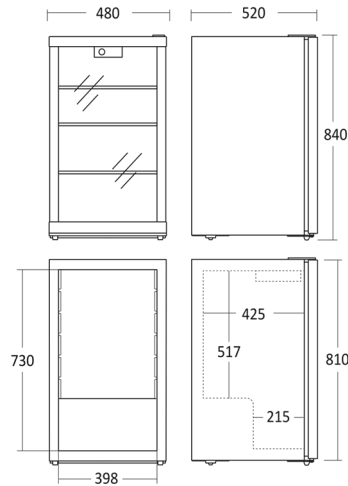

Display Cooler

DKS 122 BE

Energy efficiency class

E

Item number 27311110000DKS122BE Taric goods code 84185019
 EAN code 5704704016064 QTY in 40HQ 274

Short Description

Key features

- Right hinged glass door
- 2½ adjustable coated wire shelves
- LED interior light
- Static cooling

Measurement Drawings

Dimensions and weight

Product dimensions, HxWxD, mm	840 x 480 x 520
Packaging dimensions, HxWxD, mm	870 x 520 x 560
Total packaging volume m3	0,253
Gross volume, L	110
Net volume, L	105
Gross- / Net volume, L	110 / 105
Internal dimensions, HxWxD, mm	718 x 390 x 440
Gross- / Net weight, kg	31 / 28

Installation and power

Voltage / hertz, V/hz	230 / 50
Watt / Ampere, W/A	78 / 0.75
Length of Powercord, cm	250

Design and comfort

Controller	Mechanical
Control panel	Inside
Digital display	No
Canopy light sign	No
Internal light	1 Horizontal LED
External thermometer	No
Reversible door	No
Door- / lid type	Right hinged
Self closing door	No
Handle	Integrated
Number of feet	2 adjustable
Lock & Key	No

Colour and material

Inside Colour	Black
Colour and material of door/lid	Glass
Edge trim on shelves / drawers	None

Interior features

Number of Shelves	2 + 1
Adjustable shelves	Yes
Shelves material	Black wire
Max loading per shelves, kg	25
Large shelves size WxD, mm	390 x 355
Small shelves size WxD, mm	390 x 180
Night curtain	No