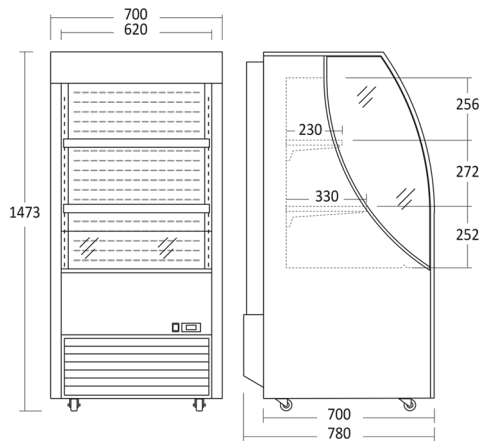

Open Front Cooler

OFC 191 E

Energy efficiency class

F

Item number	19311410000OFC191E	Taric goods code	84185019
EAN code	5704704016156	QTY in 40HQ	42

Short Description

Key features

- Adjustable shelves with tilting function
- LED in top and under each shelf
- Ventilated cooling 2-10°C
- Night curtain
- Stylish curved front, glass sides, stainless cabinet

Measurement Drawings

Dimensions and weight

Product dimensions, HxWxD, mm	1473 x 700 x 780
Packaging dimensions, HxWxD, mm	1630 x 765 x 820
Total packaging volume m3	1,022
Gross volume, L	190
Net volume, L	172
Gross- / Net volume, L	190 / 172
Internal dimensions, HxWxD, mm	780 x 570 x 620
Gross- / Net weight, kg	115 / 100

Colour and material

Inside Colour	White
Colour and material of door/lid	None
Edge trim on shelves / drawers	None

Features

Number of shelves	2
Adjustable shelves	Yes
Max loading per shelves, kg	20
Large shelves size WxD, mm	595 x 370
Small shelves size WxD, mm	595 x 280
Night curtain	Yes
Internal light colour temperature, kelvin	6500