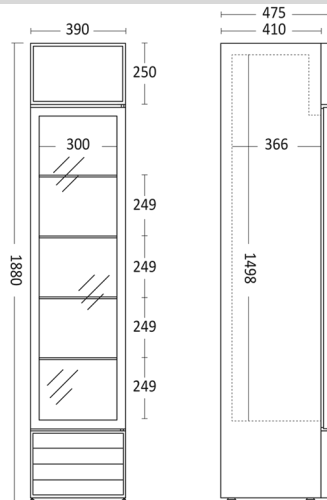

Display Cooler

SD 217 E

Energy efficiency class

D

Item number	26310217E110000	Taric goods code	84185019
EAN code	5704704013001	QTY in 40HQ	139

Short Description

Key features

- Self-closing hinged glass door with lock
- 5 adjustable coated wire shelves
- 1 vertical LED in front
- Illuminated canopy
- Ventilated cooling

Measurement Drawings

Dimensions and weight

Product dimensions, HxWxD, mm	1880 x 390 x 475
Packaging dimensions, HxWxD, mm	1950 x 450 x 530
Total packaging volume m3	0,465
Gross volume, L	160
Net volume, L	133
Gross- / Net volume, L	160 / 133
Internal dimensions, HxWxD, mm	1498 x 300 x 365
Gross- / Net weight, kg	63 / 60

Colour and material

Inside Colour	White
Colour and material of door/lid	Hinged glass
Edge trim on shelves / drawers	None

Interior features

Number of Shelves	5
Adjustable shelves	Yes
Shelves material	White wire
Large shelves size WxD, mm	290 x 355
Small shelves size WxD, mm	290 x 355
Night curtain	No