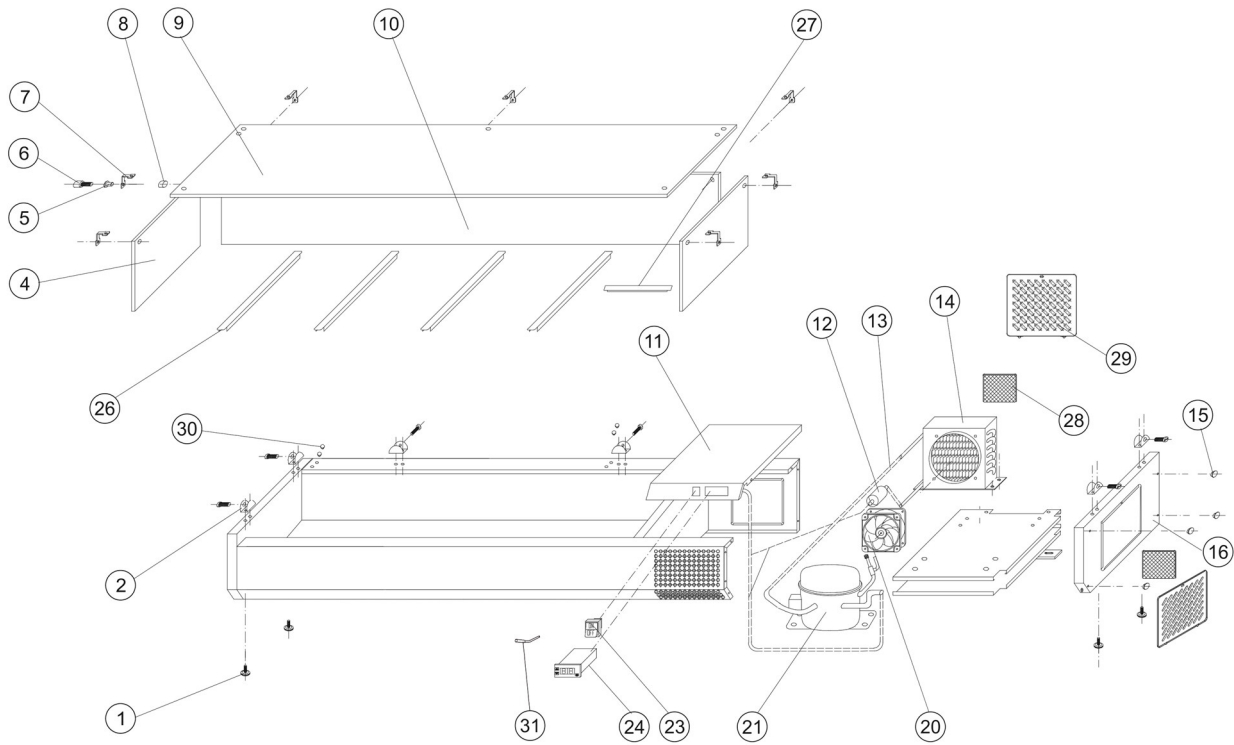

16521 / VK38-160

Position	ItemNo	Description
01	14579	Feet M8
02	10499	Clips Glass Cover
04	10622	Side Glass
05	35045	Bushing
06	35046	Glass Fixed Bolt
07	35047	Glass Linked Clip
08	35048	Glass Clip Fixed Nut
09	35069	Top Glass
10	35070	Front Glass
11	11869	Unit Room Cover For Compressor
12	15722	Filter Drier 20 G
13	13237	Defrost Water Coil
14	14193	Condensor
15	10068	Plastic Cap
16	11322	Unit Side
17	32629	Plug
20	13318	Cond./Evap. Fan Rah1238B
21	11725	Compressor HDL100A R600A
23	13754	Main Switch
24	14061	Thermostat XR02CX 2 Probes
26	14761	Divider For GN1/3 Pans 326x18 mm
27	14770	Divider For GN1/6 Pans 178x16 mm
28	10020	Filter 182 x 215 mm
29	10017	Dust Filter Cover
30	10039	Cover For Screw
31	13896	Probe NTC Dixell/Carel 10 Kohm

2022-07-06

16521 / VK38-160

VK38-nnn