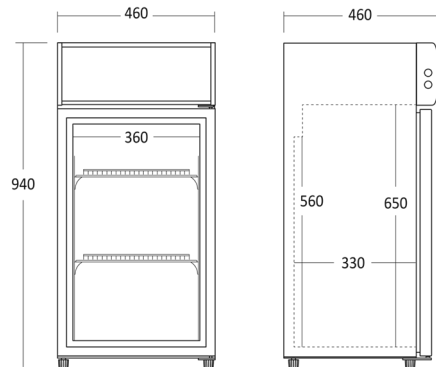

### Measurement Drawings

### Dimensions and weight

Product dimensions, HxWxD, mm	950 x 460 x 460
Packaging dimensions, HxWxD, mm	1030 x 505 x 505
Total packaging volume m3	0,263
Gross volume, L	84
Net volume, L	60
Gross- / Net volume, L	84 / 60
Internal dimensions, HxWxD, mm	653 x 373 x 345
Gross- / Net weight, kg	31 / 29