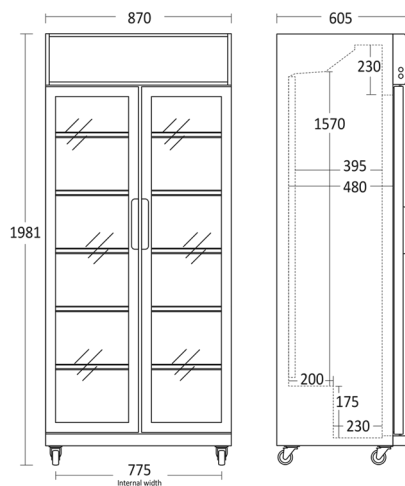

Display Cooler

SD 881 HE

Energy efficiency class

E

Item number	26310881HE110000	Taric goods code	84185019
EAN code	5704704013551	QTY in 40HQ	43

Short Description

Key features

- Self-closing hinged glass doors with lock
- 8 adjustable coated wire shelves
- Ventilated cooling
- Illuminated canopy
- 4 strong castors

Measurement Drawings

Dimensions and weight

Product dimensions, HxWxD, mm	1996 x 870 x 605
Packaging dimensions, HxWxD, mm	2070 x 920 x 655
Total packaging volume m3	1,247
Gross volume, L	569
Net volume, L	437
Gross- / Net volume, L	569 / 437
Internal dimensions, HxWxD, mm	1818 x 730 x 480
Gross- / Net weight, kg	127 / 112

Colour and material

Inside Colour	White
Edge trim on shelves / drawers	None

Interior features

Number of Shelves	8
Adjustable shelves	Yes
Shelves material	White wire
Large shelves size WxD, mm	374 x 436
Small shelves size WxD, mm	374 x 436
Night curtain	No