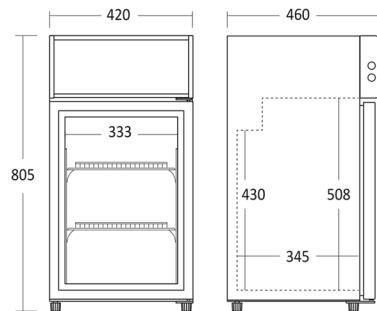

Display Cooler

SC 51 BE

Energy efficiency class

C

Item number	26310051BE10000	Taric goods code	84185019
EAN code	5704704015562	QTY in 40HQ	345

Short Description

Key features

- Self-closing hinged glass door
- 2 adjustable coated wire shelves
- LED interior light
- Illuminated canopy
- On/off switch for canopy and interior light

Measurement Drawings

Dimensions and weight

Product dimensions, HxWxD, mm	805 x 426 x 460
Packaging dimensions, HxWxD, mm	885 x 460 x 505
Total packaging volume m3	0,206
Gross volume, L	59
Net volume, L	44
Gross- / Net volume, L	59 / 44
Internal dimensions, HxWxD, mm	508 x 333 x 345
Gross- / Net weight, kg	27 / 25

Colour and material

Inside Colour	Black
Colour and material of door/lid	Black glass
Edge trim on shelves / drawers	None

Interior features

Number of Shelves	2
Adjustable shelves	Yes
Shelves material	Black wire
Large shelves size WxD, mm	330 x 314
Small shelves size WxD, mm	330 x 314
Night curtain	No