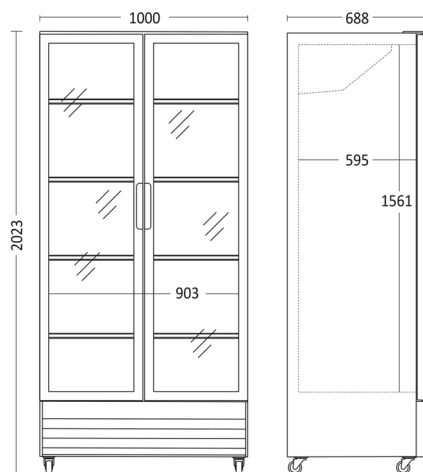

### Key features

- Self-closing hinged aluminum glass doors with lock
- 8 adjustable coated wire shelves
- 2 vertical LED
- Electronic thermostat
- 4 strong castors, 2 with brake

### Dimensions and weight

Product dimensions, HxWxD, mm	2023 x 1000 x 720
Packaging dimensions, HxWxD, mm	2100 x 1050 x 770
Total packaging volume m3	1,698
Gross volume, L	776
Net volume, L	660
Gross- / Net volume, L	776 / 660
Internal dimensions, HxWxD, mm	1561.5 x 903 x 595
Gross- / Net weight, kg	145 / 125