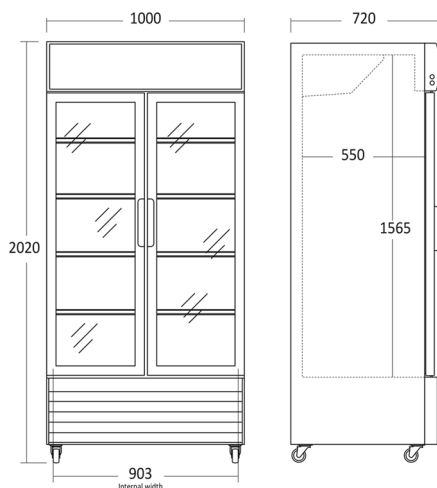

Display Cooler

SD 802 BHE

Energy efficiency class

D

Item number	26310802BHE10000	Taric goods code	84185019
EAN code	5704704016026	QTY in 40HQ	33

Short Description

Key features

- 8 adjustable coated wire shelves
- 2 vertical LED
- Ventilated cooling
- Illuminated canopy

Measurement Drawings

Dimensions and weight

Product dimensions, HxWxD, mm	2023 x 1000 x 720
Packaging dimensions, HxWxD, mm	2100 x 1050 x 770
Total packaging volume m3	1,698
Gross volume, L	776
Net volume, L	660
Gross- / Net volume, L	776 / 660
Internal dimensions, HxWxD, mm	1561.5 x 903 x 595
Gross- / Net weight, kg	149 / 132

Colour and material

Inside Colour	Black
Colour and material of door/lid	Glass
Edge trim on shelves / drawers	None

Interior features

Number of Shelves	8
Adjustable shelves	Yes
Shelves material	Black wire
Large shelves size WxD, mm	440 x 552
Small shelves size WxD, mm	440 x 552
Night curtain	No