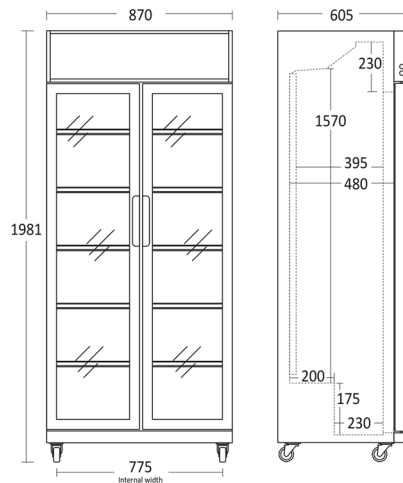

Display Cooler

SD 881 BHE

Energy efficiency class

E

Item number	26310081BHE10000	Taric goods code	84185019
EAN code	5704704016002	QTY in 40HQ	43

Short Description

Key features

- 8 adjustable coated wire shelves
- Ventilated cooling
- 4 strong castors
- Illuminated canopy

Measurement Drawings

Dimensions and weight

Product dimensions, HxWxD, mm	1996 x 870 x 605
Packaging dimensions, HxWxD, mm	2070 x 920 x 655
Total packaging volume m3	1,247
Gross volume, L	569
Net volume, L	437
Gross- / Net volume, L	569 / 437
Internal dimensions, HxWxD, mm	1818 x 730 x 480
Gross- / Net weight, kg	127 / 112

Installation and power

Voltage / hertz, V/hz	230 / 50
Watt / Ampere, W/A	510 / 2.5
Length of Powercord, cm	230

Design and comfort

Controller	Digital
Control panel	Inside
Digital display	Yes
Canopy light sign	Yes
Internal light	2 Vertical LED
External thermometer	No
Reversible door	No
Door- / lid type	Left/right hinged
Self closing door	Yes
Handle	Outside
Number of castors, pcs	4 castors
Lock & Key	Yes

Colour and material

Inside Colour	Black
Edge trim on shelves / drawers	None

Interior features

Number of Shelves	8
Adjustable shelves	Yes
Shelves material	Black wire
Large shelves size WxD, mm	374 x 436
Small shelves size WxD, mm	374 x 436
Night curtain	No