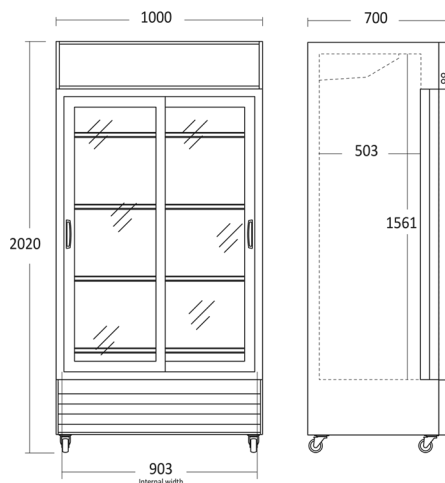

Display Cooler

SD 802 BSLE

Energy efficiency class

D

Item number	2631002BSLE10000	Taric goods code	84185019
EAN code	5704704016019	QTY in 40HQ	34

Short Description

Key features

- 8 adjustable coated wire shelves
- 2 vertical LED
- Ventilated cooling
- Illuminated canopy

Measurement Drawings

Dimensions and weight

Product dimensions, HxWxD, mm	2023 x 1000 x 700
Packaging dimensions, HxWxD, mm	2100 x 1050 x 750
Total packaging volume m3	1,654
Gross volume, L	690
Net volume, L	658
Gross- / Net volume, L	690 / 658
Internal dimensions, HxWxD, mm	1561.5 x 903 x 503
Gross- / Net weight, kg	147 / 130

Colour and material

Inside Colour	Black
Colour and material of door/lid	Black
Edge trim on shelves / drawers	None

Interior features

Number of Shelves	8
Adjustable shelves	Yes
Shelves material	Black wire
Large shelves size WxD, mm	440 x 463
Small shelves size WxD, mm	440 x 463
Night curtain	No