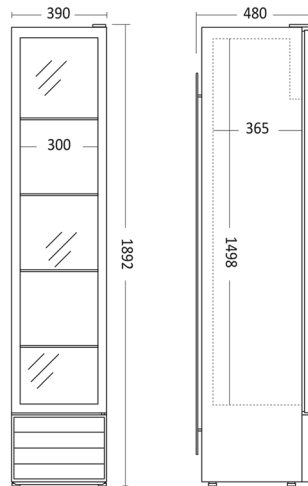

Display Cooler

SD 226 BE

Energy efficiency class

D

Item number	2631111000SD226BE	Taric goods code	84185019
EAN code	5704704016163	QTY in 40HQ	139

Short Description

Key features

- 5 adjustable coated wire shelves
- 1 vertical LED
- 4 feet
- Outside thermometer

Measurement Drawings

Dimensions and weight

Product dimensions, HxWxD, mm	1892 x 390 x 475
Packaging dimensions, HxWxD, mm	1950 x 450 x 515
Total packaging volume m3	0,452
Gross volume, L	166
Net volume, L	144
Gross- / Net volume, L	166 / 144
Internal dimensions, HxWxD, mm	1498 x 300 x 365
Gross- / Net weight, kg	58 / 53

Installation and power

Voltage / hertz, V/hz	230 / 50
Watt / Ampere, W/A	230 / 1.3
Length of Powercord, cm	220

Design and comfort

Controller	Digital
Control panel	Outside
Digital display	Yes
Canopy light sign	No
Internal light	2 Vertical LED
External thermometer	No
Reversible door	No
Door- / lid type	Right hinged
Self closing door	Yes
Handle	Outside
Number of feet	4 adjustable
Lock & Key	Yes

Colour and material

Inside Colour	Black
Edge trim on shelves / drawers	None

Interior features

Number of Shelves	5
Adjustable shelves	Yes
Shelves material	Black wire
Max loading per shelves, kg	25
Large shelves size WxD, mm	290 x 355
Small shelves size WxD, mm	290 x 355
Night curtain	No