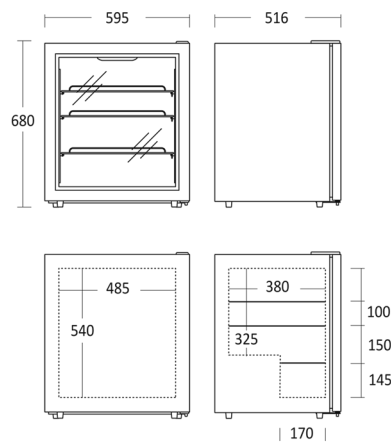

Display Freezer

SD 76 E

	Energy efficiency class	Item number	27320076E10000	Taric goods code	84185011
	E	EAN code	5704704015531	QTY in 40HQ	234

Short Description

Key features

- Self-closing hinged aluminum glass door
- 3 adjustable coated wire shelves
- LED interior light
- Static cooling

Measurement Drawings

Dimensions and weight

Product dimensions, HxWxD, mm	690 x 595 x 520
Packaging dimensions, HxWxD, mm	710 x 635 x 560
Total packaging volume m3	0,252
Gross volume, L	92
Net volume, L	88
Gross- / Net volume, L	92 / 88
Internal dimensions, HxWxD, mm	540 x 481 x 388
Gross- / Net weight, kg	42 / 39

Colour and material

Inside Colour	Aluminum
Colour and material of door/lid	Glass
Edge trim on shelves / drawers	None

Interior features

Number of Shelves	3
Adjustable shelves	Yes
Shelves material	White wire
Max loading per shelves, kg	25
Large shelves size WxD, mm	462x375
Small shelves size WxD, mm	462x166